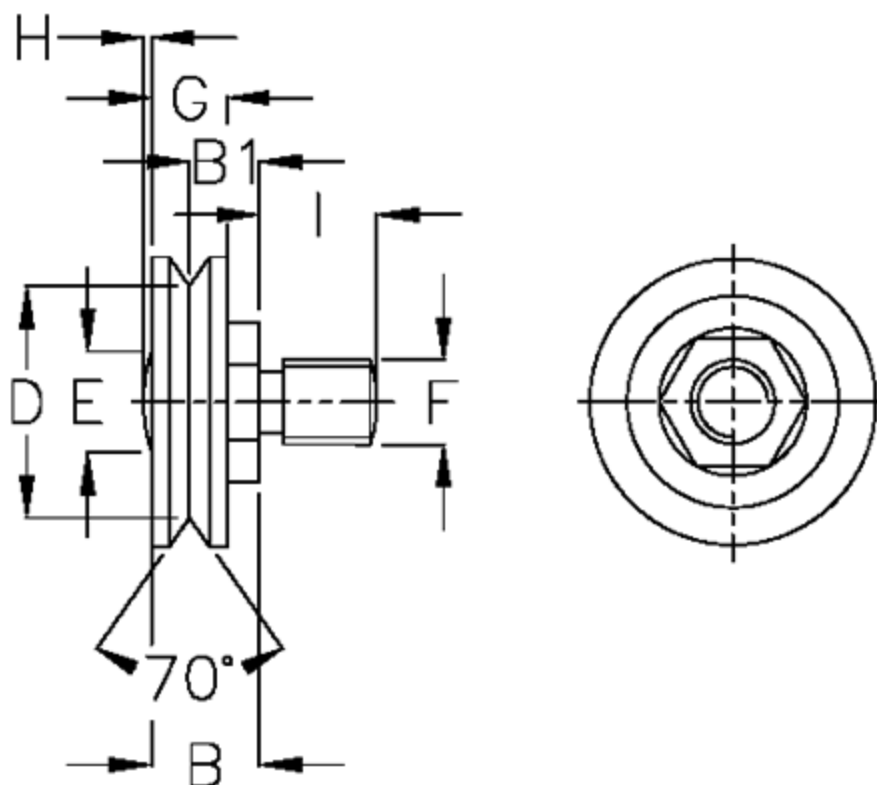

Data Sheet

Article number: 0571508360

Description: Hepco GV3 bearing GBHJ 360 C
Slimline for Blind hole Fixing

Measures

a = 36.0	F	= M10 x 1,25
B = 14.0	J	= 1.25
B1 = 8.3	K	= 6.0
C = 22	M	= 17
C1 = 14.8	M1	= 21
C2 = 5.9	O	= 10
D = 27.57	P	= 15
E = 12.0	Weight kg/1000	= 0.065